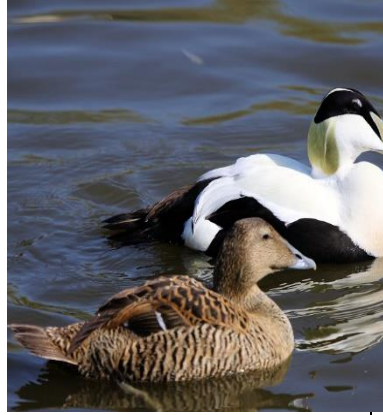

PEREGRINI COAST- COASTAL WILDLIFE SPOTTER

SEAWEED

EIDER DUCKS

THRIFT

MUSSEL SHELLS

MARRAM GRASS

GREY SEAL

CINNABAR MOTH
CATERPILLAR

MARRAM GRASS

**GRASS OF
PARNASSUS**

RAGWORT

**PYRAMIDAL
ORCHID**

GORSE

YELLOW RATTLE

PEREGRINI COAST - BIRD SPOTTER

PALE BELLED
BRENT GEESE

REDSHANK

COMMON SANDPIPER

BAR-TAILED GODWIT

CURLEW

OYSTERCATCHER

TURNSTONE

PEREGRINI COAST- SHORELINE SPOTTER

WHELK SHELL

SANDHOPPER